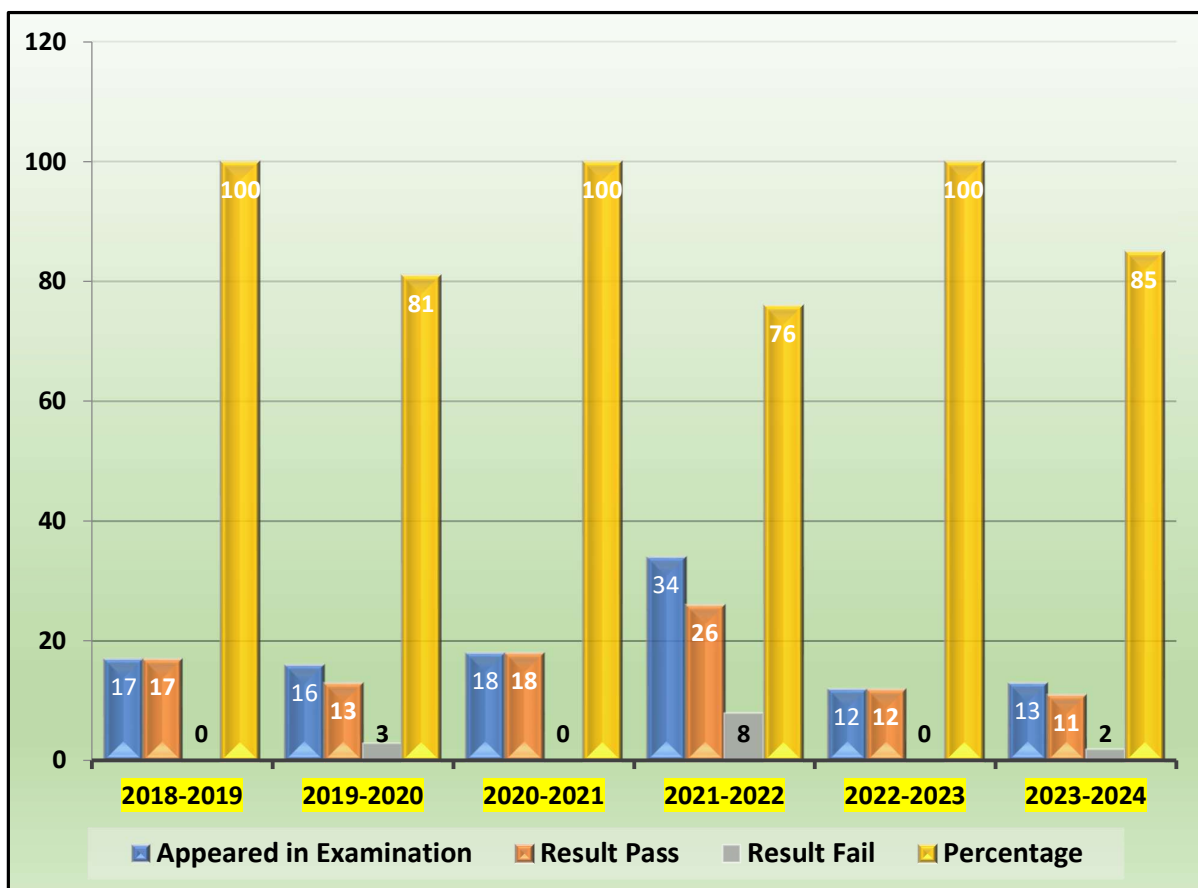

Results of the Department Year Wise

Academic Year	Name of the Course	Appeared in Examination	Result		Percentage
			Pass	Fail	
2018-2019	B.A. III	17	17	00	100
2019-2020	B.A. III	16	13	03	81
2020-2021	B.A. III	18	18	00	100
2021-2022	B.A. III	34	26	08	76
2022-2023	B.A.III	12	12	00	100
2023-2024	B.A.III	13	11	02	85

Topper Students of the Psychology

Year	B. A. III Year			Percentage
	Name of Student	Total Marks	Marks Obtained	
2018-2019	Ku. Sayyeda Asma Zabeen Abdul	300	205	79.00%
2019-2020	Ku. Asma Farheen Md. Shakil	300	206	79.23%
2020-2021	Ku. Alhat Durga Sudhakar	300	202	77.69%
2021-2022	Ku. Dawane Priyanka Uttam	300	224	86.15%
2022-2023	Ku. Mundhe Manisha Dattarao	300	219	84.23%

Graph of the Topper Students: